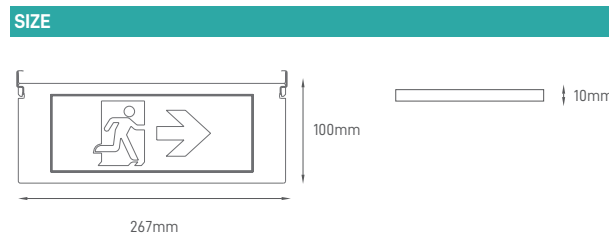

## Luminária de Emergência LED

Bandeira Acrílica  
Edge-lit exit  
Placa de Señalización

**ILEM-00035**

REFERENCE	
Dimensions	267mm
Height	100mm
Width	10mm
Material	Acrylic
Warranty	2 Years
Certificates	CE & RoHS
Brand	Aronlight