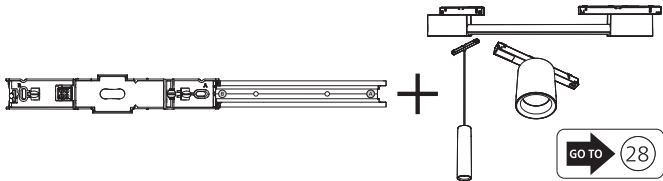

Power supply | Ceiling 2-point

Power supply | Ceiling 1-point

Bracket | with ceiling box cover

Connector | Corner external

Connector | Corner internal

Connector | Straight

Rail

Rail cover

End-cap

5x25

Excl./Искл.

installation option

3a

3b

10

12