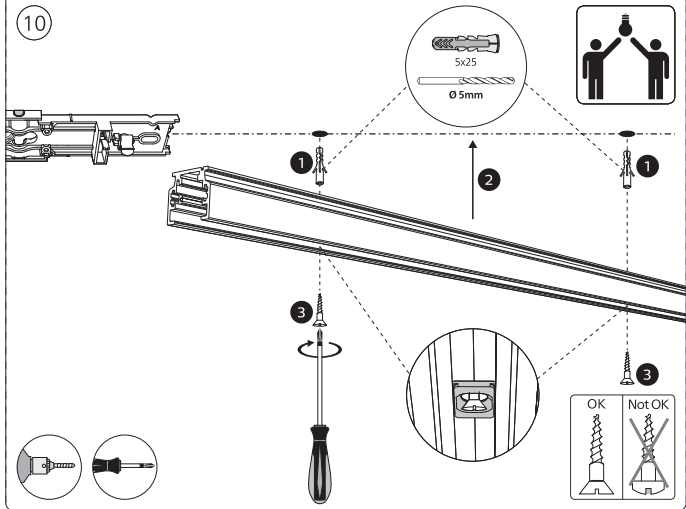

Power supply | Ceiling 2-point

Power supply | Ceiling 1-point

Bracket | with ceiling box cover

Connector | Corner external

Connector | Corner internal

Connector | Straight

Rail

Rail cover

End-cap

5x25

Excl./Искл.

installation option

3a

3b

10

12