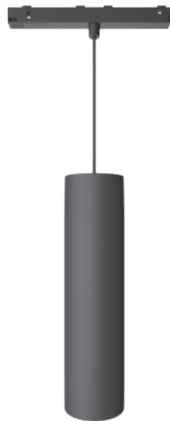

User manual
Benutzerhandbuch
Notice d'emploi
Manual de usuario
Manual do usuário
Manuale d'uso

Руководство пользователя
Посібник користувача
Пайдаланушы нұсқаулығы