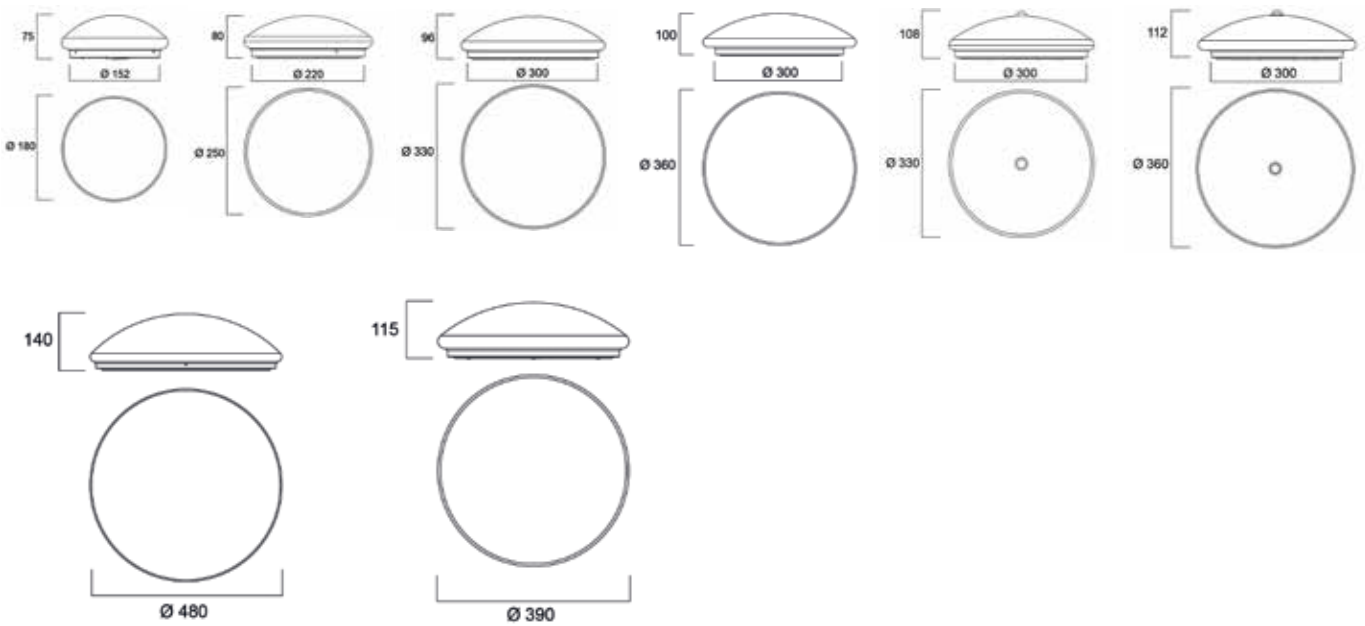

## Product information

Code	Description	Colour Temperature (K)	Luminous Flux (lm)	Power Consumption (W)	Efficacy (lm/W)	Luminaire diameter (mm)	Luminaire height (mm)	Control (DIM)
<b>START Surface IP44</b>								
<b>Non-dimmable</b>								
0043425	START Surface IP44 520lm 830/840 DualTone	3000K/4000K	520	6	87	180	75	No
0043426	START Surface IP44 1025lm 830/840 DualTone	3000K/4000K	1025	12	85	250	80	No
0043427	START Surface IP44 1550lm 830/840 DualTone	3000K/4000K	1550	18	86	330	96	No
0043428	START Surface IP44 2050lm 830/840 DualTone	3000K/4000K	2050	24	85	360	100	No
<b>Dimmable</b>								
0043433	START Surface IP44 1550lm 830/840 DualTone DIM	3000K/4000K	1550	18	86	330	96	Phase DIM
0043434	START Surface IP44 2050lm 830/840 DualTone DIM	3000K/4000K	2050	24	85	360	100	Phase DIM
0043429	START Surface IP44 2900lm 830/840 DualTone DIM	3000K/4000K	2900	32	91	390	115	Phase DIM
0043430	START Surface IP44 3600lm 830/840 DualTone DIM	3000K/4000K	3600	40	90	480	140	Phase DIM
<b>Microwave Presence Sensor</b>								
0043435	START Surface IP44 1550lm MW 830/840 DualTone	3000K/4000K	1550	18	86	330	96	No
0043436	START Surface IP44 2050lm MW 830/840 DualTone	3000K/4000K	2050	24	85	360	100	No
<b>PIR Presence Sensor</b>								
0043437	START Surface IP44 PIR 1400lm 830/840 DualTone	3000K/4000K	1400	18	78	330	108	No
0043438	START Surface IP44 PIR 1800lm 830/840 DualTone	3000K/4000K	1800	24	75	360	112	No
<b>Emergency</b>								
0043440	START Surface IP44 2900lm 830/840 DualTone DIM EM	3000K/4000K	2900	32	91	390	115	Phase DIM
0043441	START Surface IP44 3600lm 830/840 DualTone DIM EM	3000K/4000K	3600	40	90	480	140	Phase DIM

## Dimension (mm)